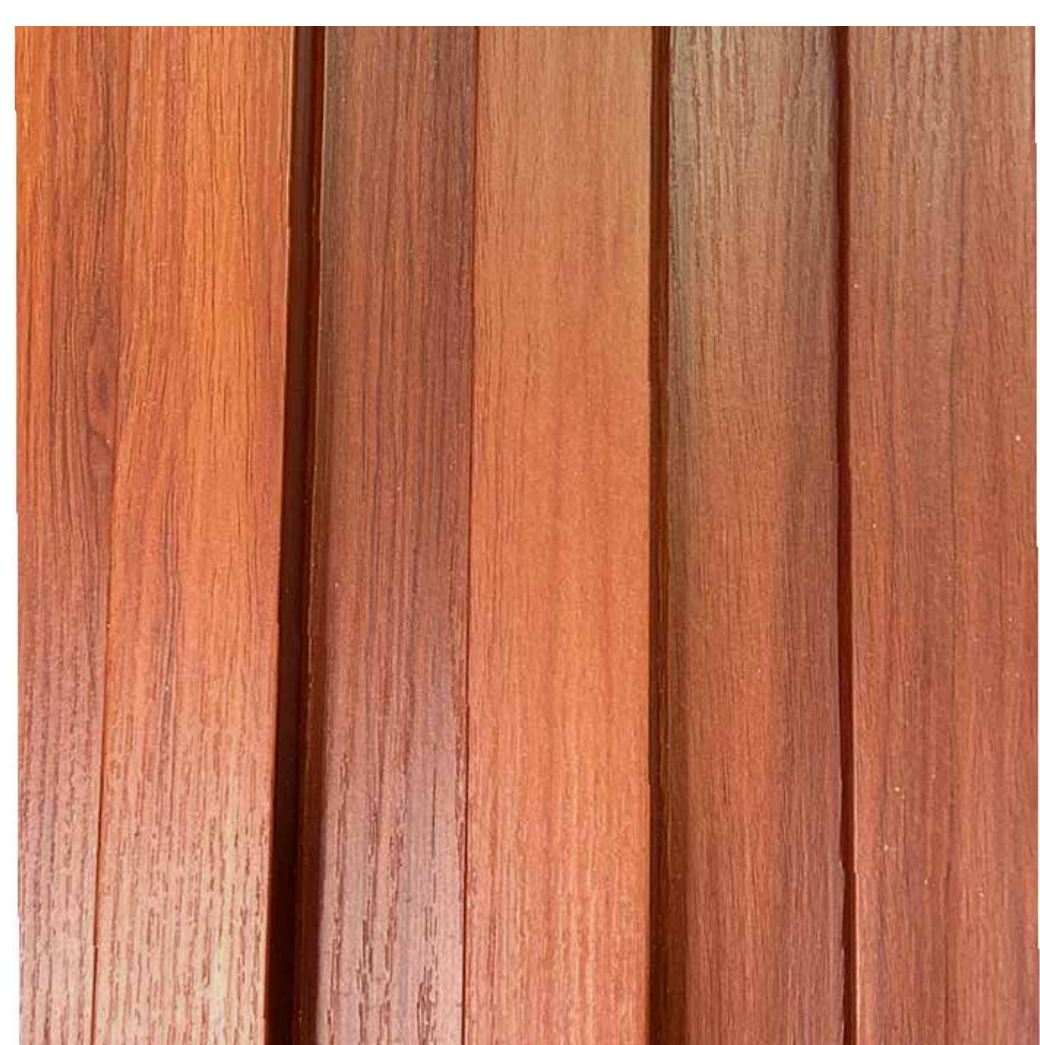

Ripa Ancha

2,90m x 20cm x 14mm

WP-24

Cherry